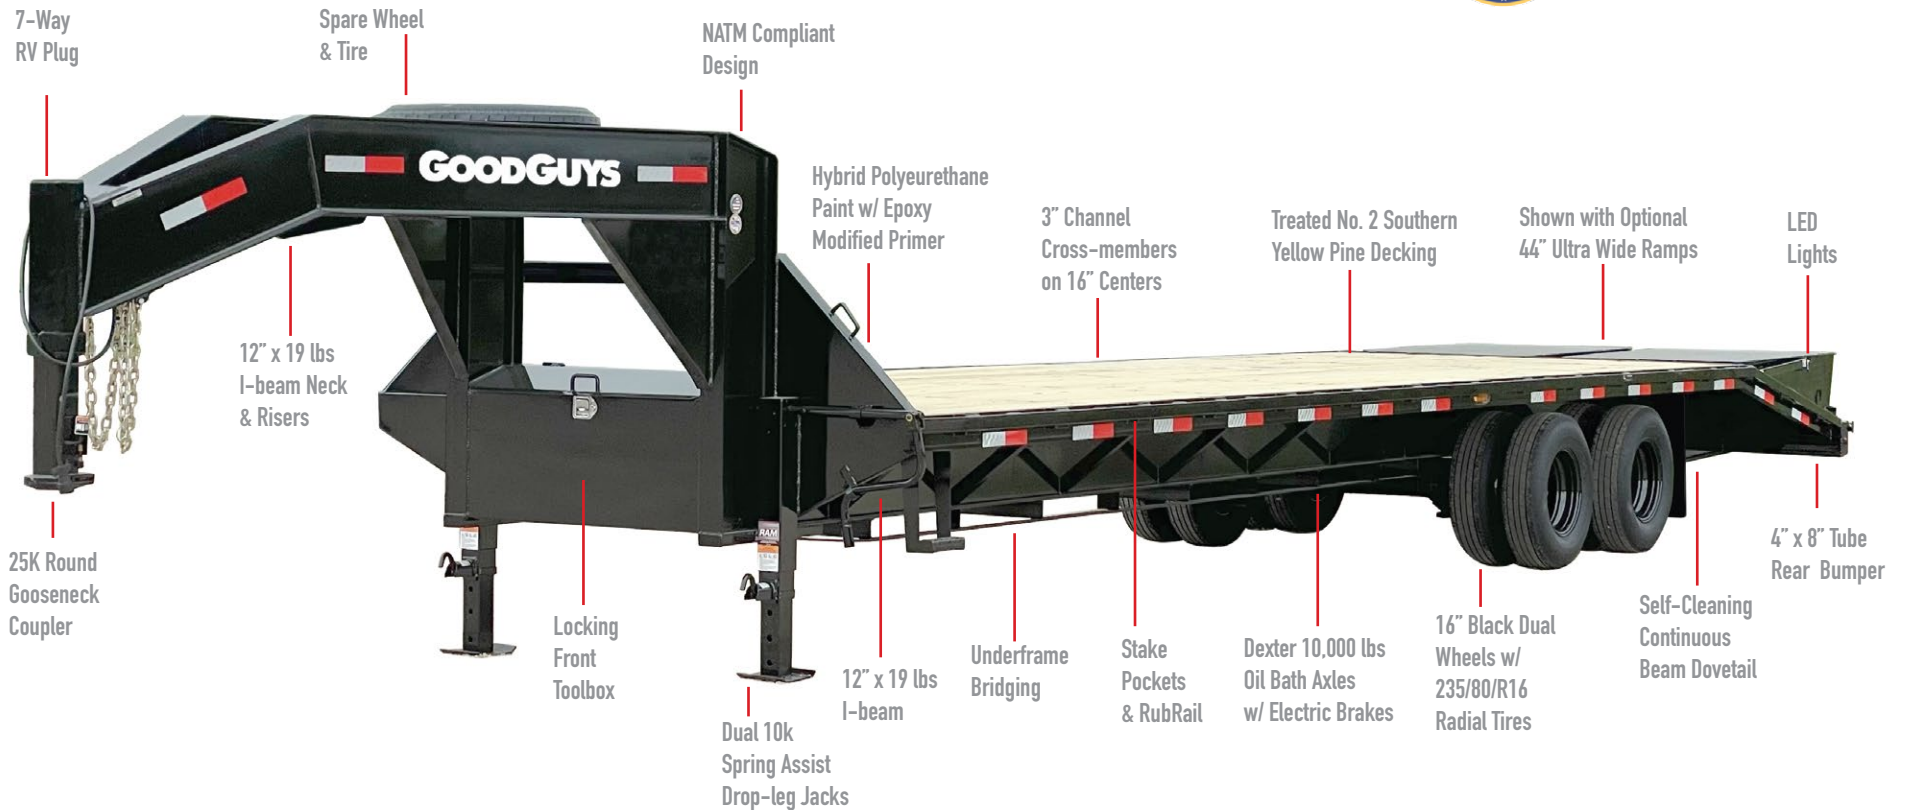

TANDEM DUAL GOOSENECK (GTD) MODEL: GTD32R

GOODGUYS TRAILERS

LENGTHS AVAILABLE: 20-40 FT
GVWR: 25,000 LBS [GN W/ 10K AXLES]
DECK WIDTH: 102" RAIL TO RAIL
DECK HEIGHT: 38"

FRAME: 12" X 19 LBS I-BEAM
CROSS-MEMBERS: 3" CHANNEL
TIRES: 235/80/R16 10 PLY RADIAL
AXLE: 10,000 LBS X 2 DEXTER OIL BATH

MFG LOCATION: SUMNER, TEXAS

GOODGUYS

903-495-4148

365 County Road 35400 Sumner, TX 75486 GoodGuysTrailers.com