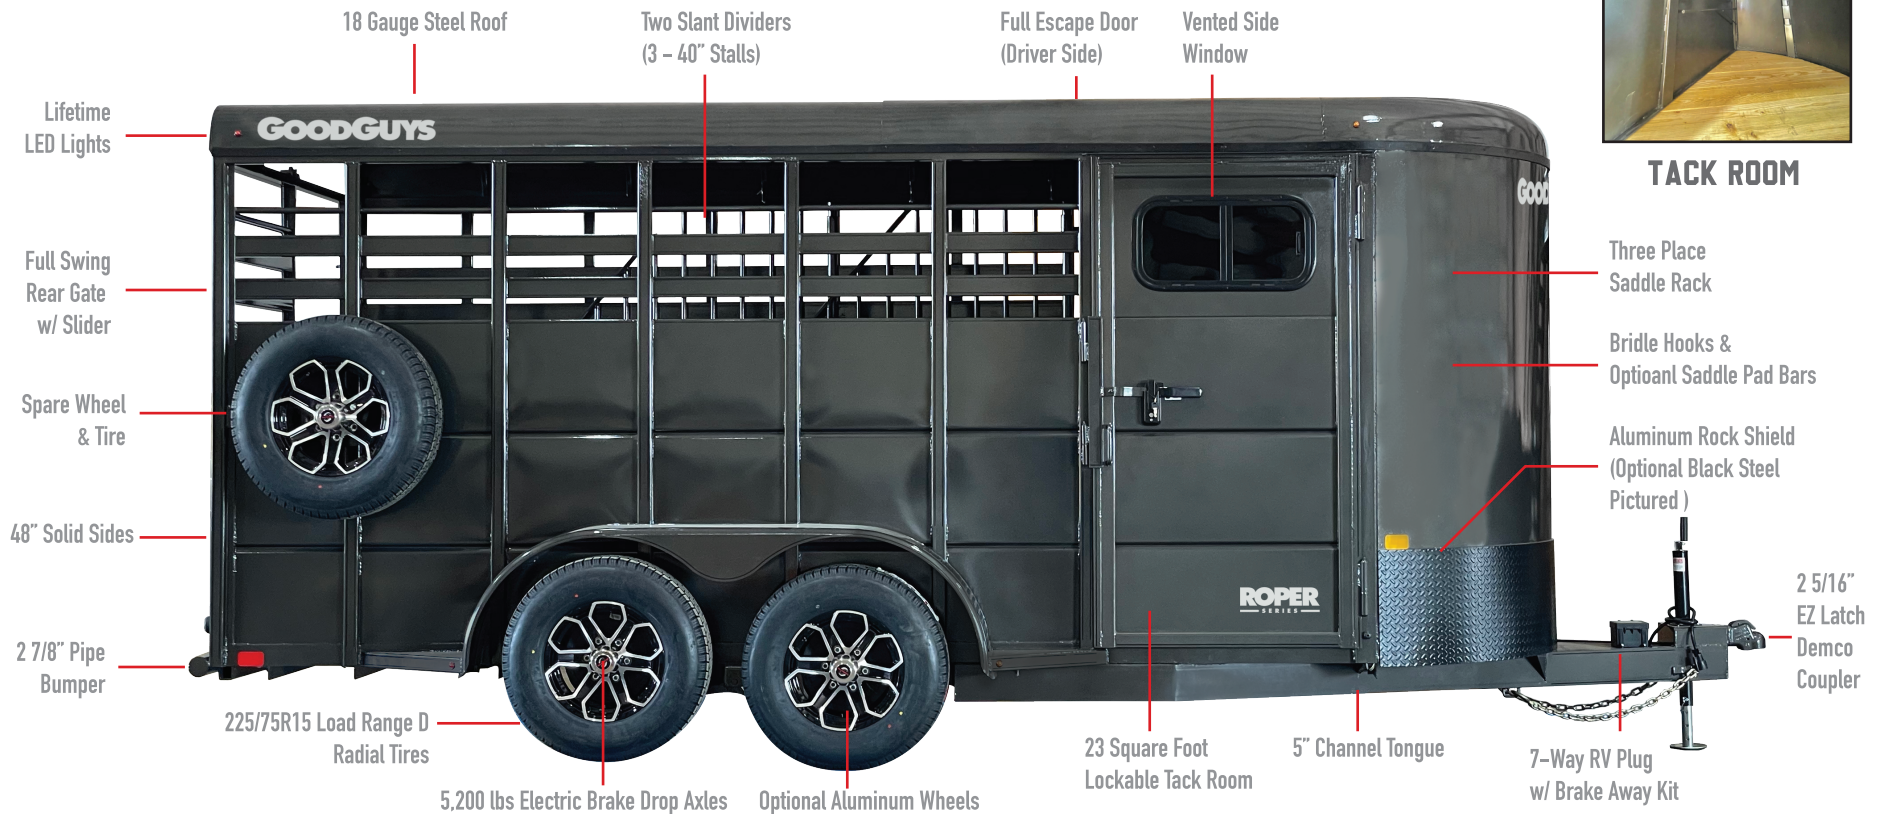

ROPER SERIES W/ TACK [2 OR 3 HORSE]

NEW

ROPER
SERIES

LENGTHS AVAILABLE: 14 FT, 16 FT
GVWR: 9,990 LBS [5,200 LBS AXLES]
INSIDE WIDTH: 6 FT [72"]
INTERIOR HEIGHT: 6 - 6"

FRAME: 5" CHANNEL FRAME
CROSS-MEMBERS: 2" X 2" 3/16" ANGLE
TIRES: 225/75R15 LOAD RANGE D RADIAL
AXLE: 5,200 LBS X 2 ELEC. DRUM BRAKES

MADE IN THE
USA

TACK ROOM

GOODGUYS
TRAILERS

GOODGUYS

903-495-4148

365 County Road 35400 Sumner, TX 75486 GoodGuysTrailers.com