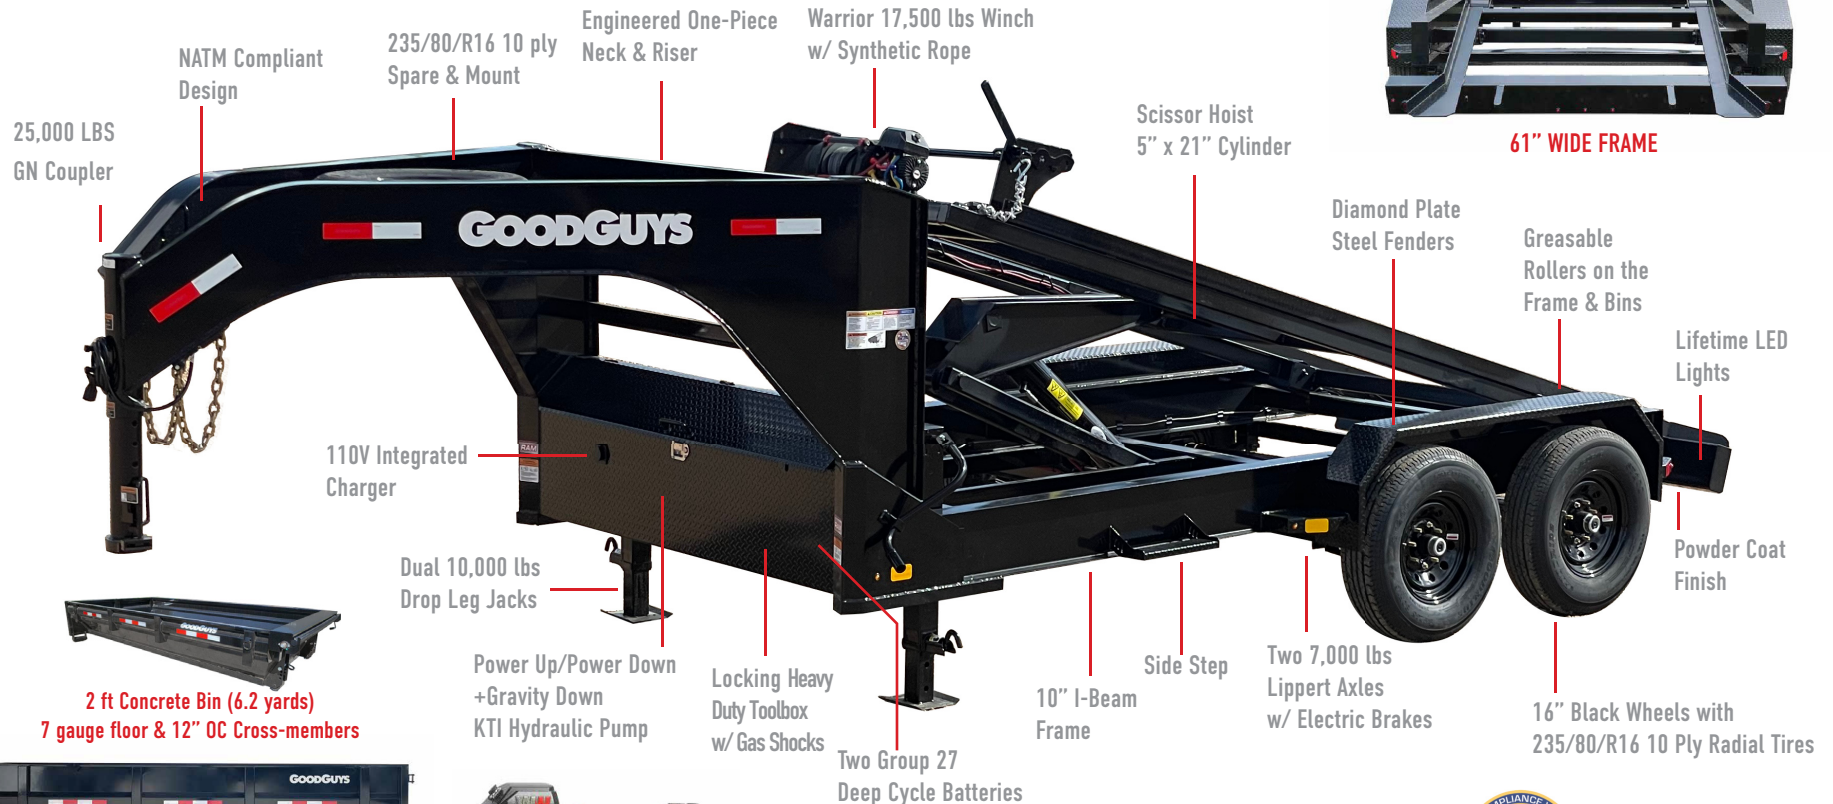

ROLL-OFF DUMP TRAILER [DRO] MODEL: DRO14R

GOODGUYS TRAILERS

LENGTHS AVAILABLE: 14 FT
GVWR: 14,000 LBS [BP] 15,680 LBS [GN]
WINCH: 17,500 LBS WARRIOR [SYNTH]
BATTERIES: DUAL GROUP 27 DEEP CYCLE

FRAME: 10" I-BEAM
HYDRAULICS: KTI PUMP
TIRES: 235/80/R16 LR-E 10 PLY
AXLES: 7,000 LBS LIPPERT

GROUP 27
 Dual Group 27 Deep Cycle Batteries w/ 110V Charger

61" WIDE FRAME

2 ft Concrete Bin (6.2 yards)
 7 gauge floor & 12" OC Cross-members

4 ft Bin: 13.2 Yards & 6 ft Bin: 20.3 Yards

903-495-4148

365 County Road 35400 Sumner, TX 75486 GoodGuysTrailers.com